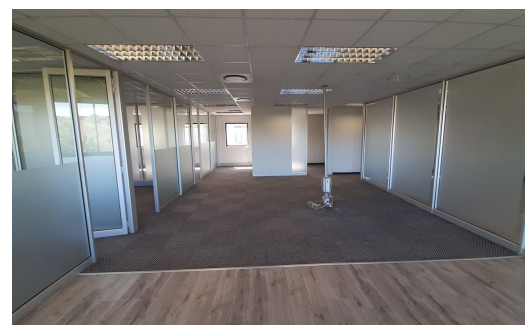

PRICE REDUCED

Land Size	5000m ²
Floor Size	467m ²
Zoning	Commercial
Undercover Parking Bays	5
Open Parking Bays	4
Rates	R13,891pm
Levies	R11,680pm

R6,499,999

467 sqm Premium Sectional Title Offices for Sale in Westville

Be part of an ELITE CORPORATE WORLD in this 467sqm first floor office in one of Westville's premium office parks. This majestic office is beautifully finished with high end modern finishes that gives your business a sense of achievement. The office has a combination of carpets and wooden floors, air conditioning and eye catching views. The unit has 2 office areas but can be easily converted to one large spacious single user configuration. The unit measures a total of 467